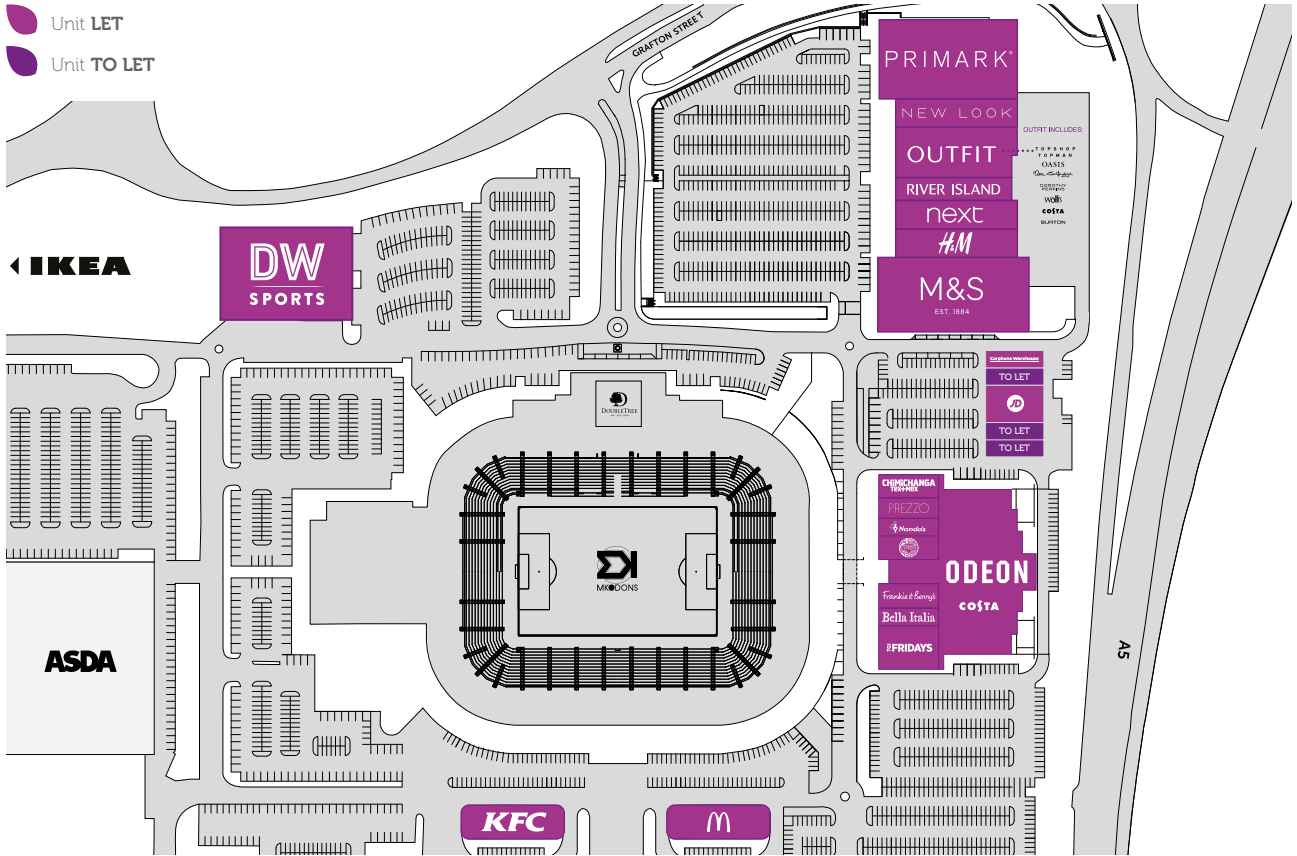

- Unit LET
- Unit TO LET

MK1 Shopping & Leisure Park Milton Keynes